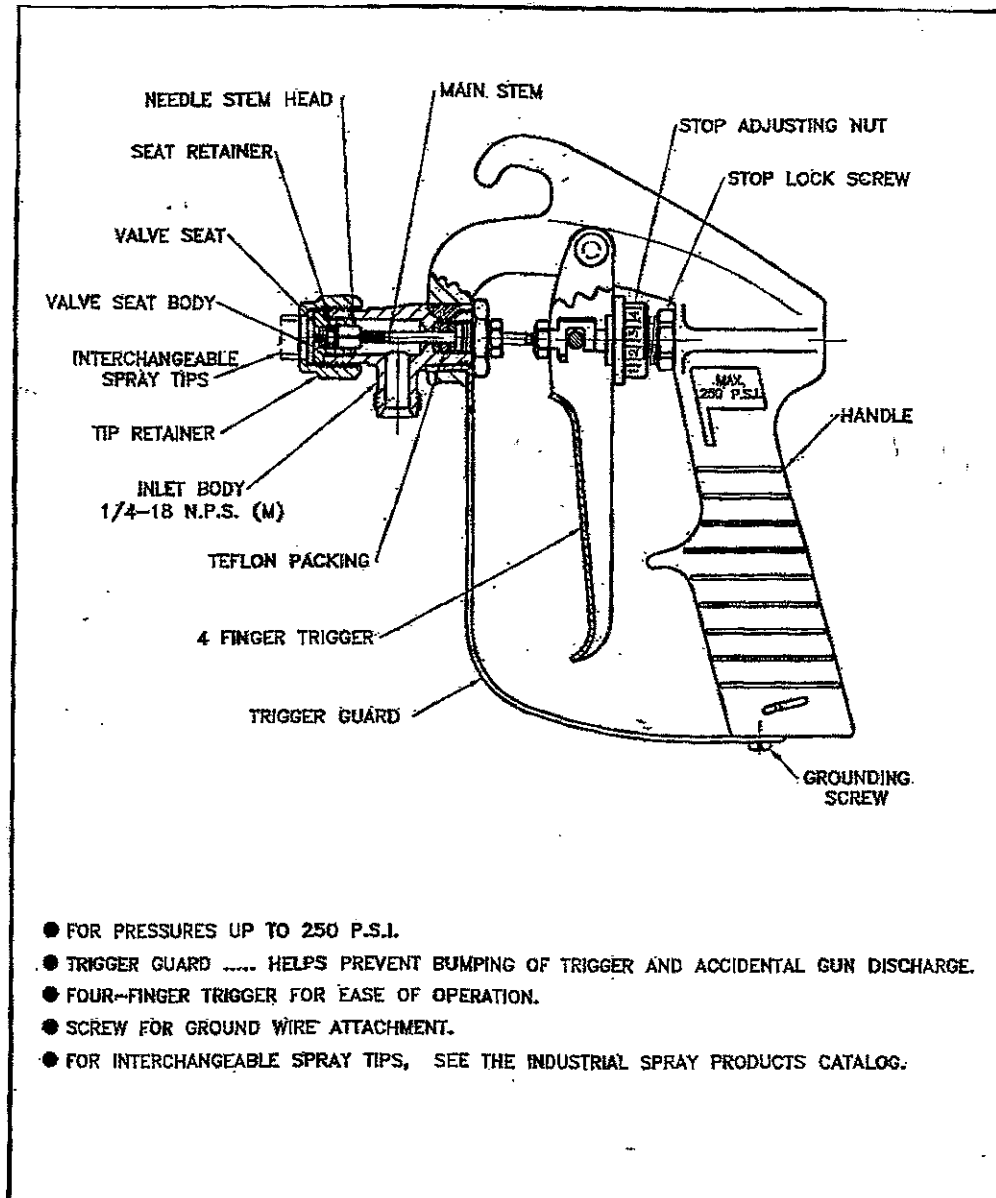

SG200 SPRAY GUN SCHEMATIC

www.itwtacc.com

Customer Service :800-503-6991

TWTACC